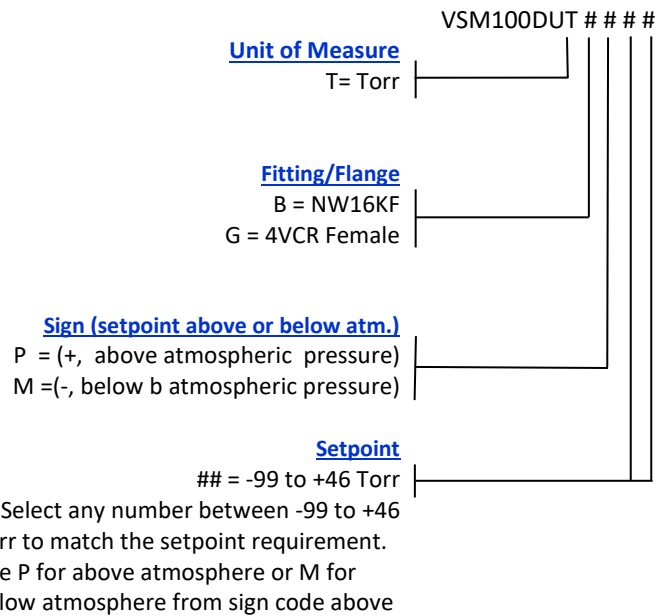

## Dimensions

in. (mm)

### Ordering Information

#### VSM100D Differential Vacuum Switch

Example: VSM100AF1G030 (Absolute vacuum switch with 4VCR fitting, setpoint at 30 Torr)

Example: VSM100DUTGP40 (Differential vacuum switch, Torr, 4VCR fitting, setpoint 40 Torr above atmospheric pressure)