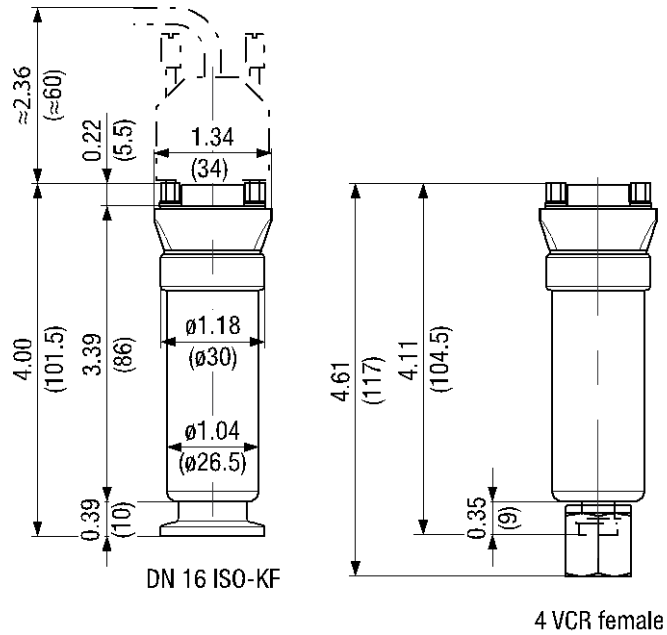

## Dimensions

in. (mm)

#### VSM100D Differential Vacuum Switch

Example: VSM100AF1G030 (Absolute vacuum switch with 4VCR fitting, setpoint at 30 Torr)

Example: VSM100DUTGP40 (Differential vacuum switch, Torr, 4VCR fitting, setpoint 40 Torr above atmospheric pressure)