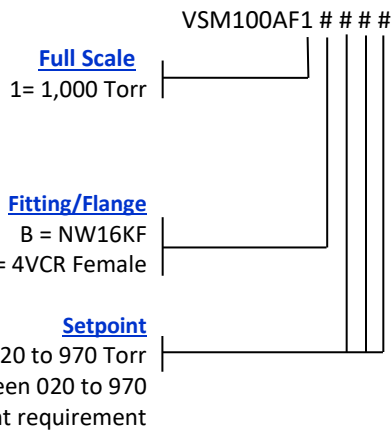

## Dimensions

in. (mm)

#### VSM100D Differential Vacuum Switch

Example: VSM100AF1G030 (Absolute vacuum switch with 4VCR fitting, setpoint at 30 Torr)

Example: VSM100DUTGP40 (Differential vacuum switch, Torr, 4VCR fitting, setpoint 40 Torr above atmospheric pressure)